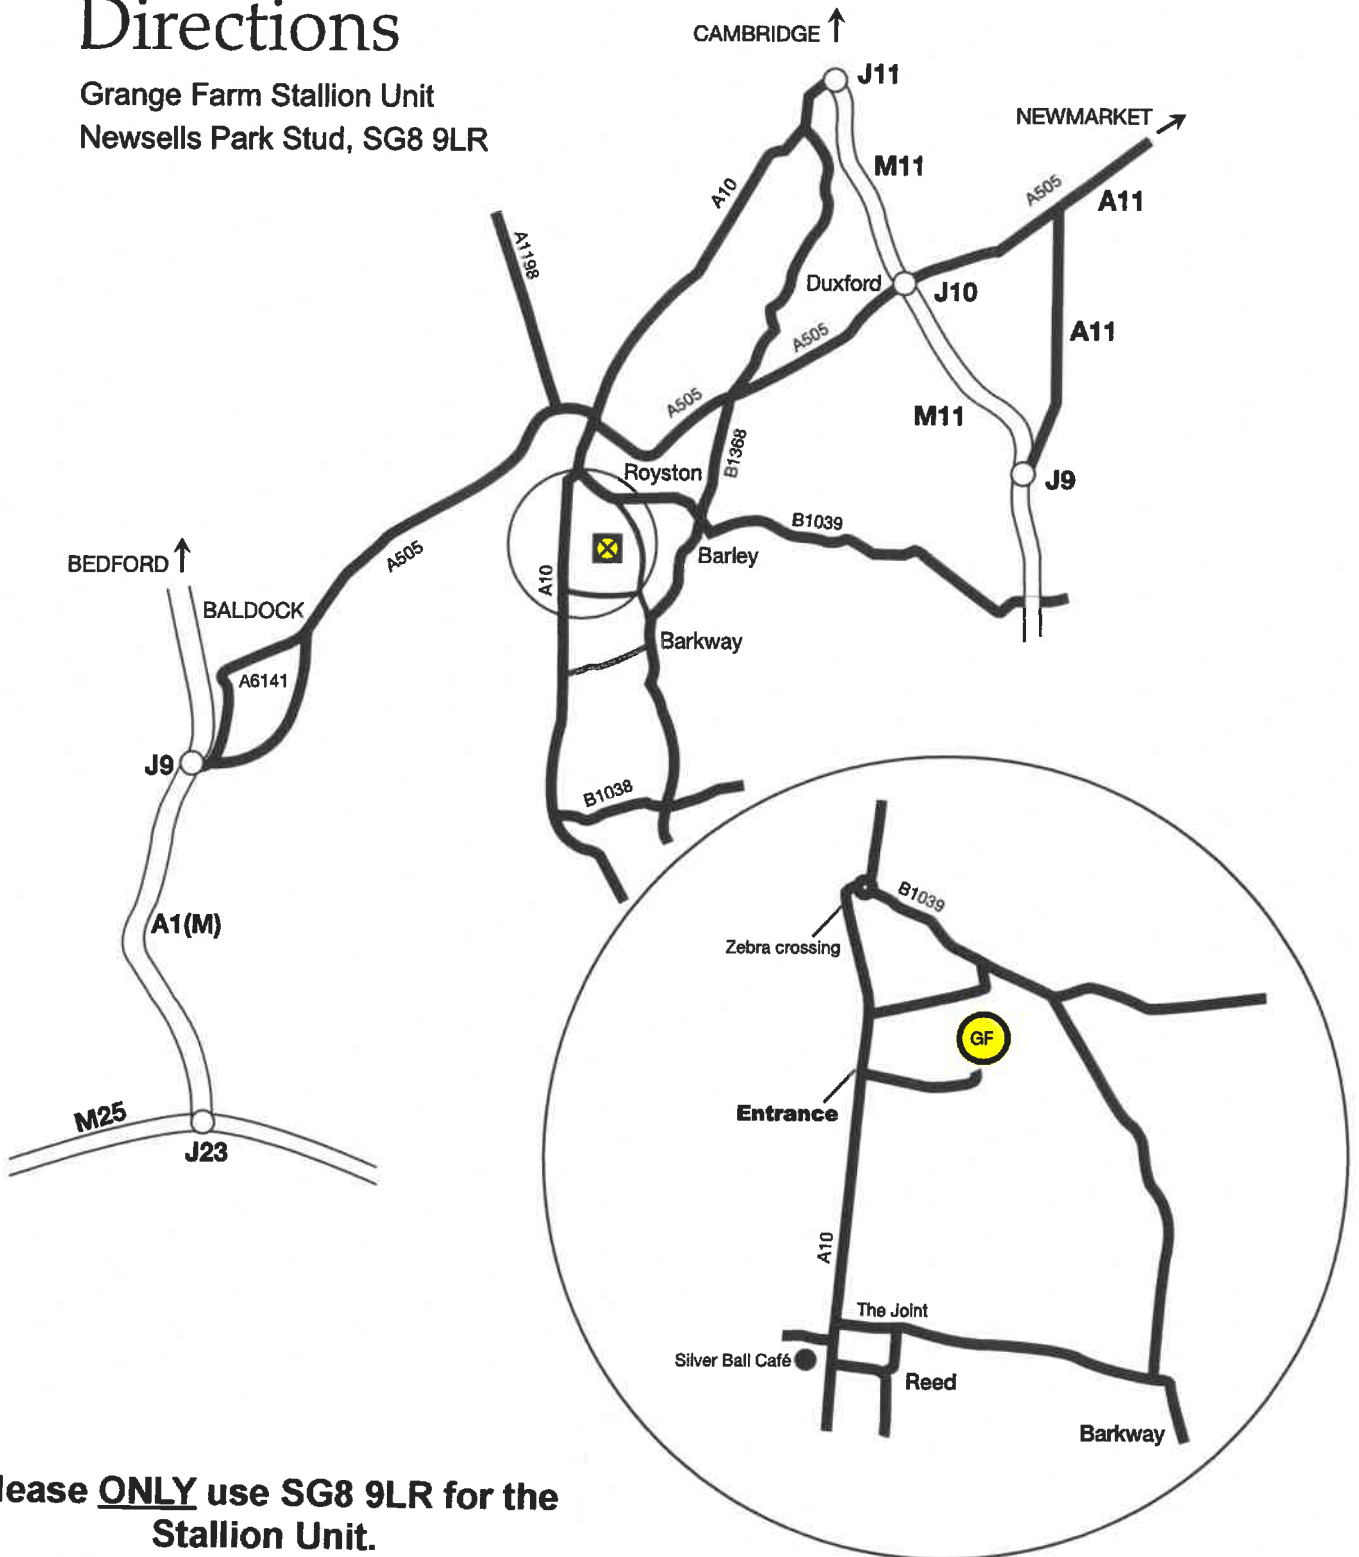

Directions

Grange Farm Stallion Unit
Newsells Park Stud, SG8 9LR

Please **ONLY** use SG8 9LR for the Stallion Unit.
NOT the main stud entrance post code.