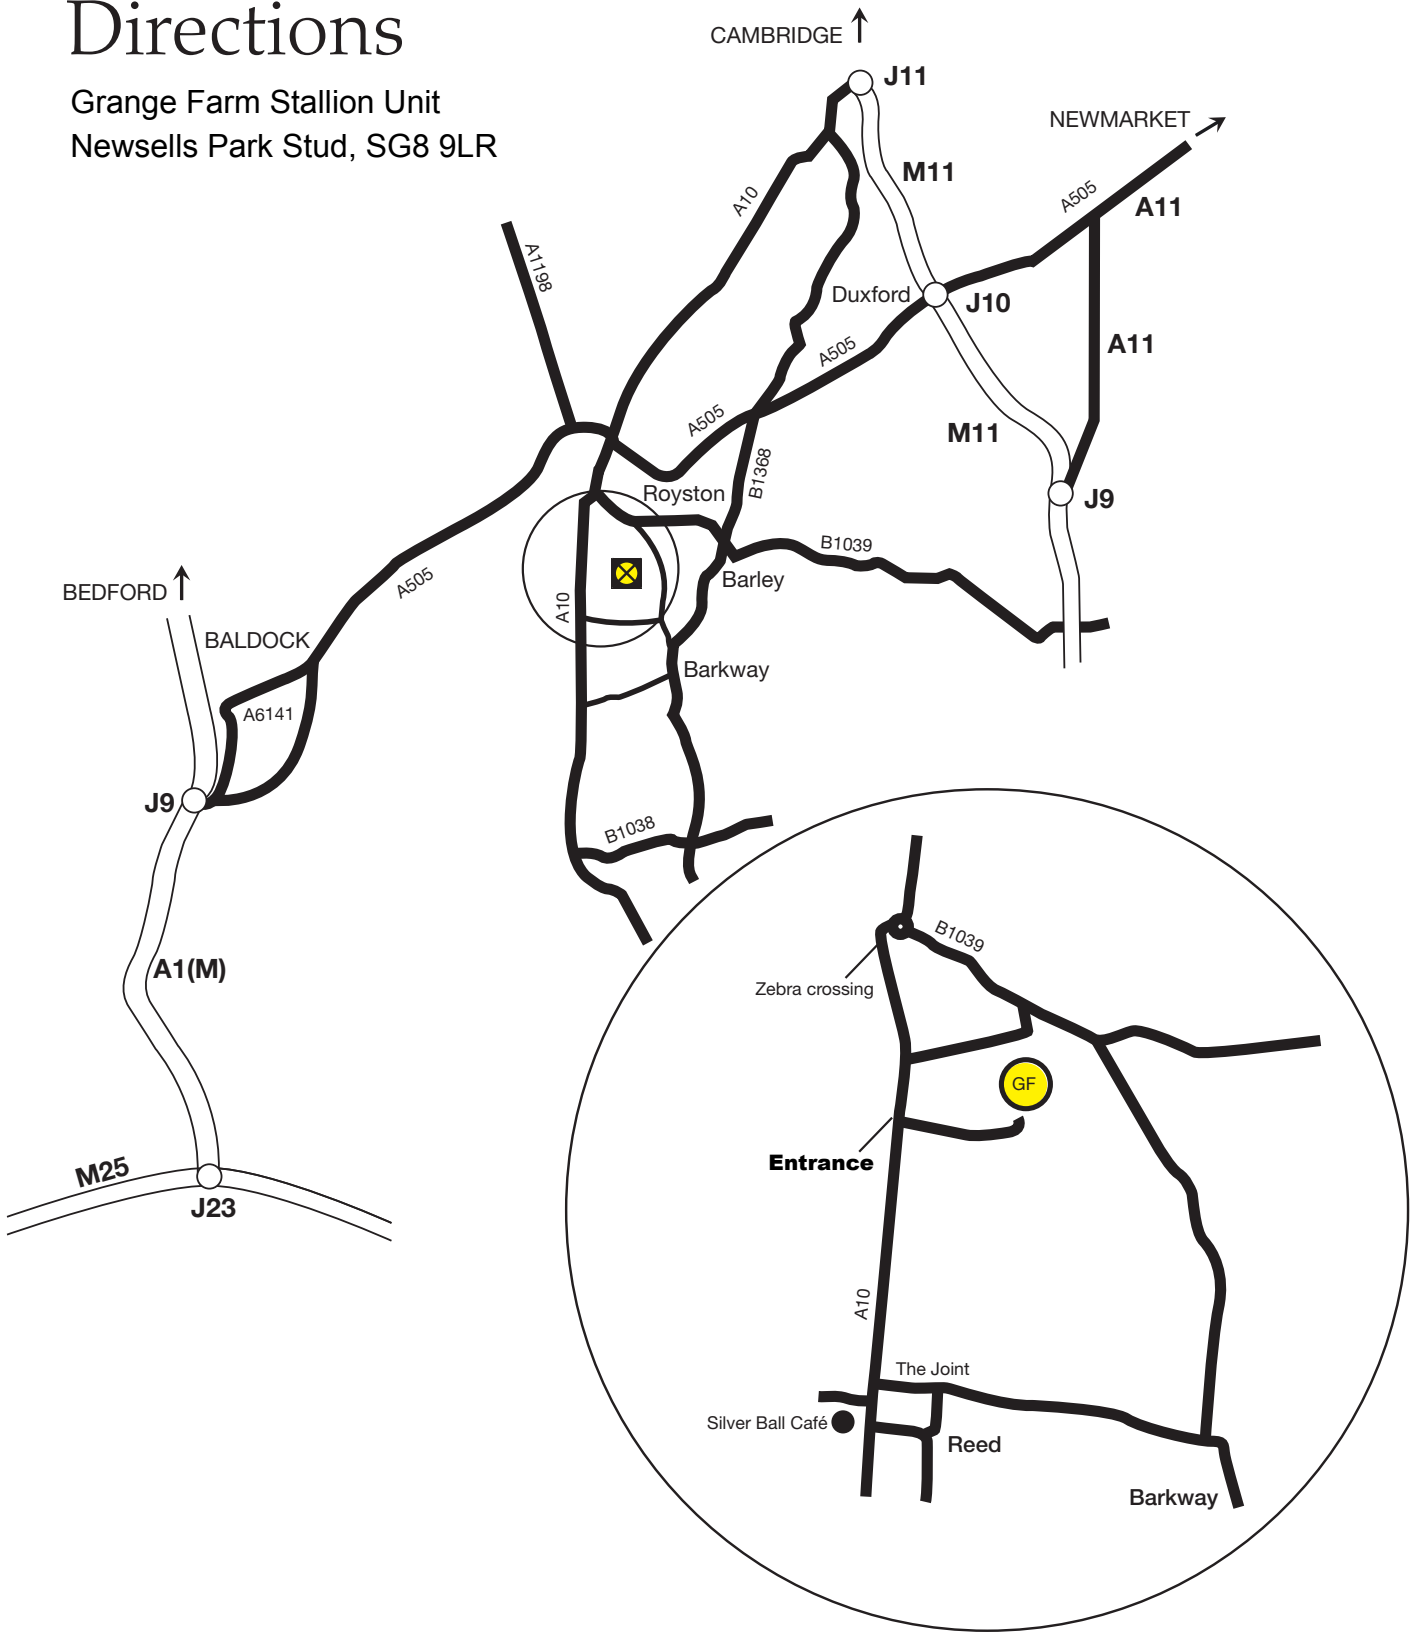

Directions

Grange Farm Stallion Unit
Newsells Park Stud, SG8 9LR

 **NEWSSELLS**
PARK STUD

 Grange Farm Stallion Unit