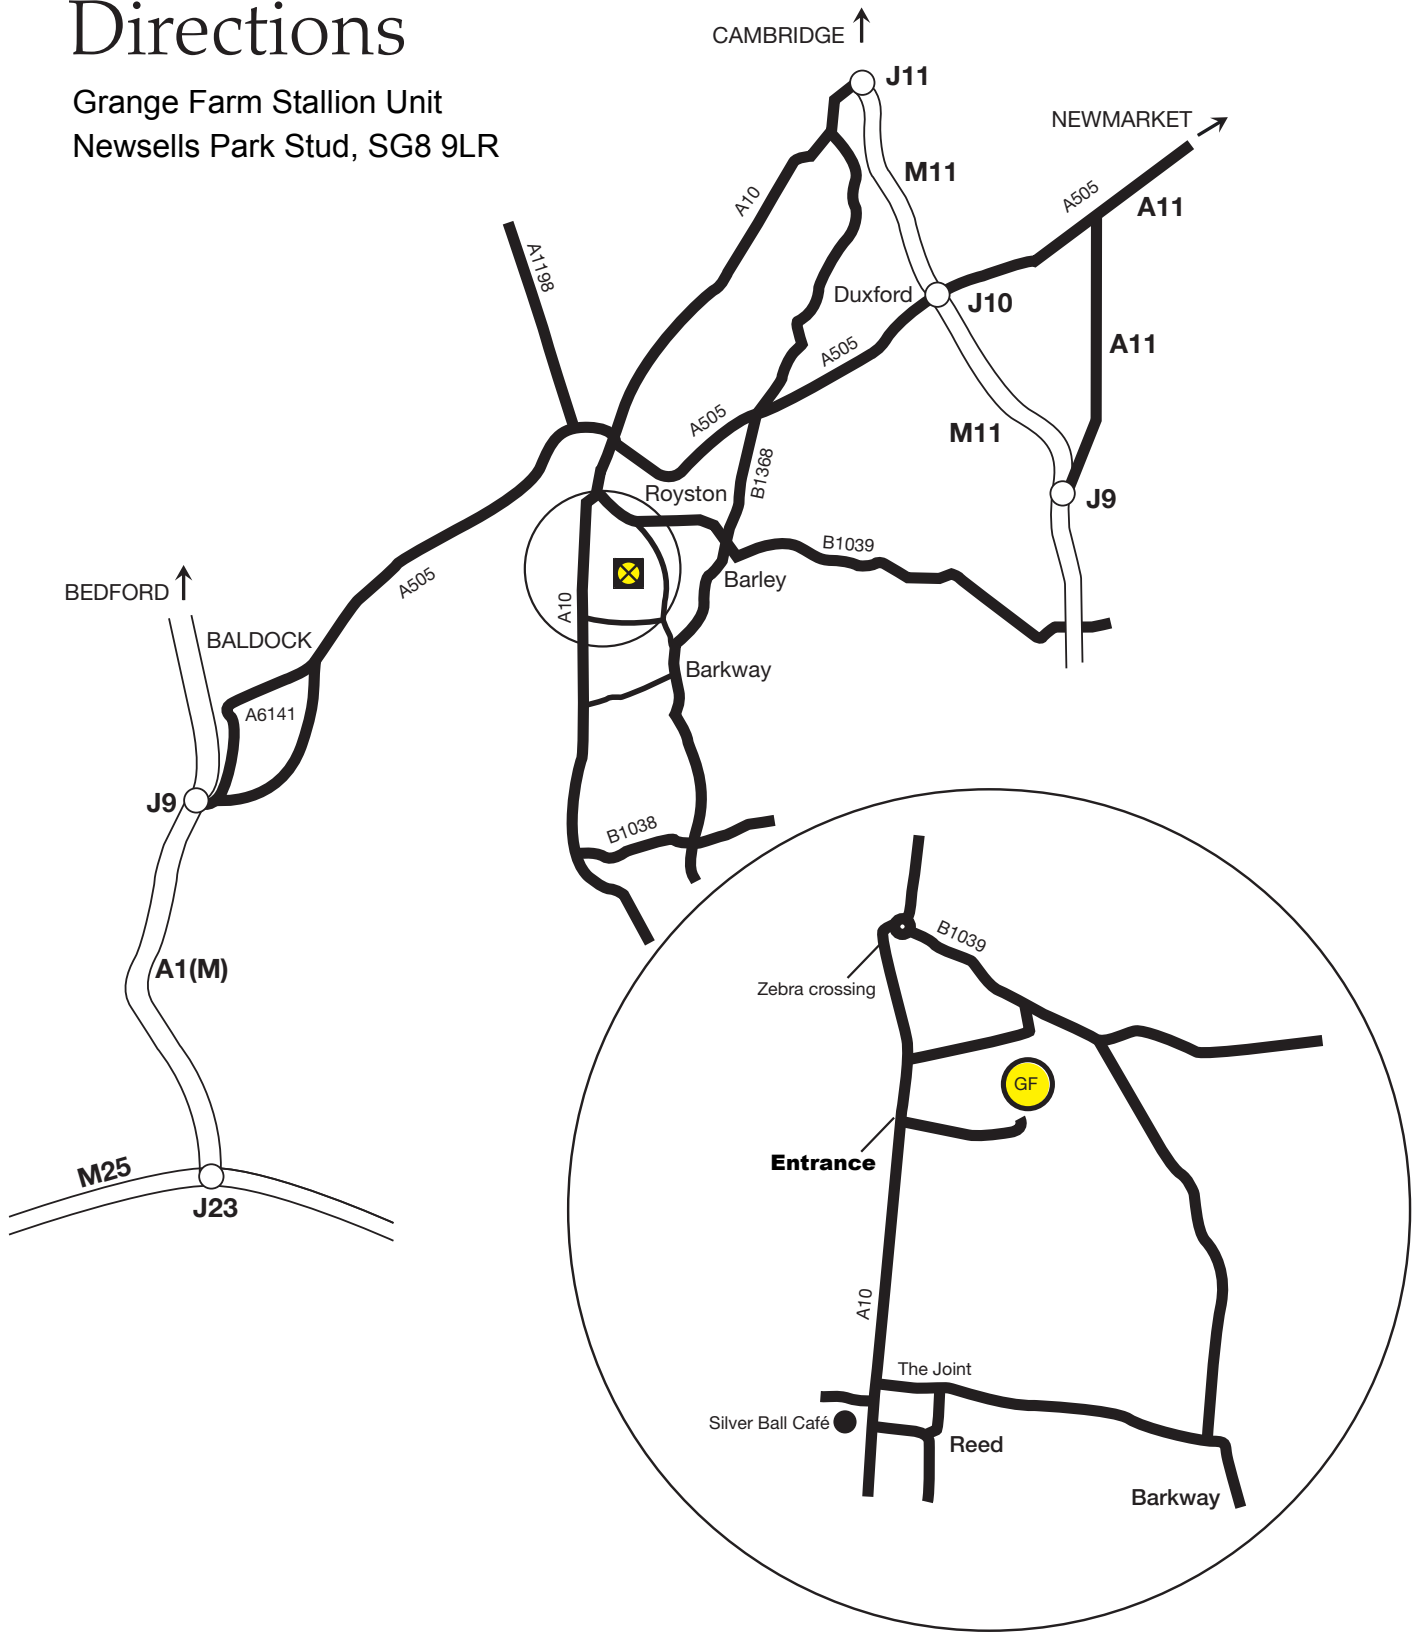

Directions

Grange Farm Stallion Unit
Newsells Park Stud, SG8 9LR

 **NEWSSELLS**
PARK STUD

 Grange Farm Stallion Unit